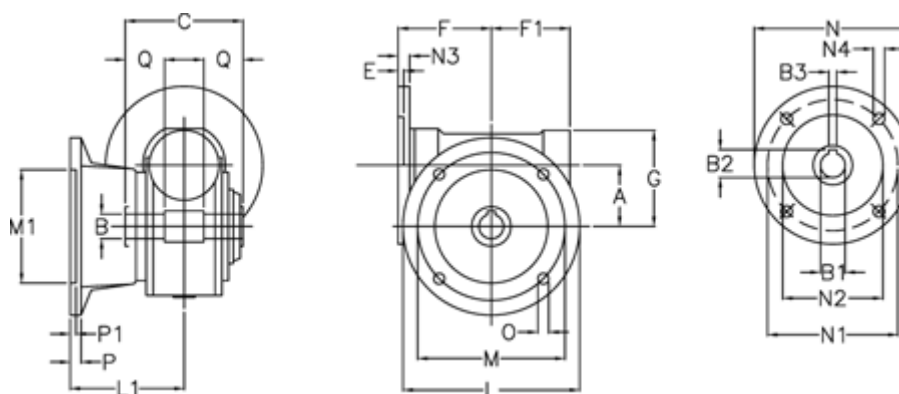

Data Sheet

Article number: 3918044060423

Description: Worm gear with st. steel hollow shaft
VF 44 EP-F1-60- 63B14

Measures

A	= 44.6	F1	= 54	N2	= 60
B	= 18	G	= 71	N3	= 8.0
B1 E7	= 11	L	= 110	N4	= 5.5
B2	= 12.8	L1	= 60.5	O	= 8.5
B3 H9	= 4	M	= 87	P	= 9
C	= 64	M1	= 60	P1	= 7
E	= 2.0	N	= 90	Q	= 24.5
F	= 65	N1	= 75		